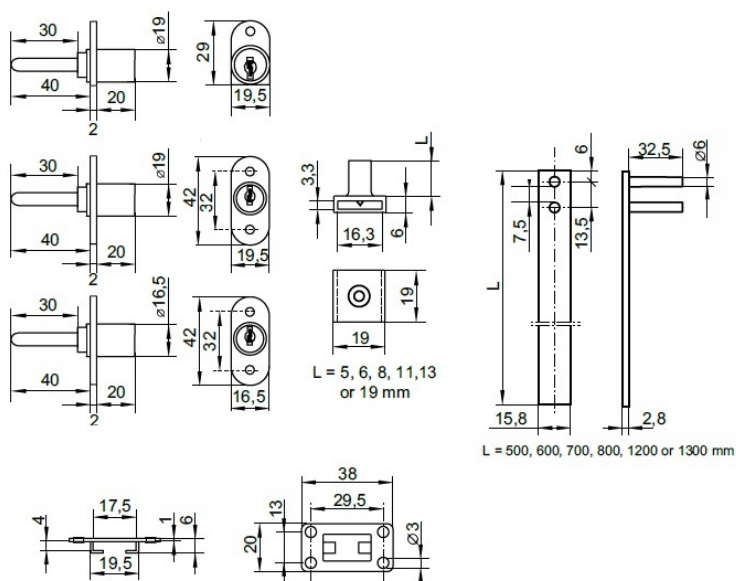

PRODUCT SHEET

Description:

Cent. Lock 1018/700mm, $\phi 19 \times 20$ mm, 40mm Tail, NPL, CK SISO, 13mm Pegs & All Accessories

Item number:

14.03.128-0

Units	Box	Carton	HS Code	Barcode
Pcs.	20	100	8301300000	
				5704866034968